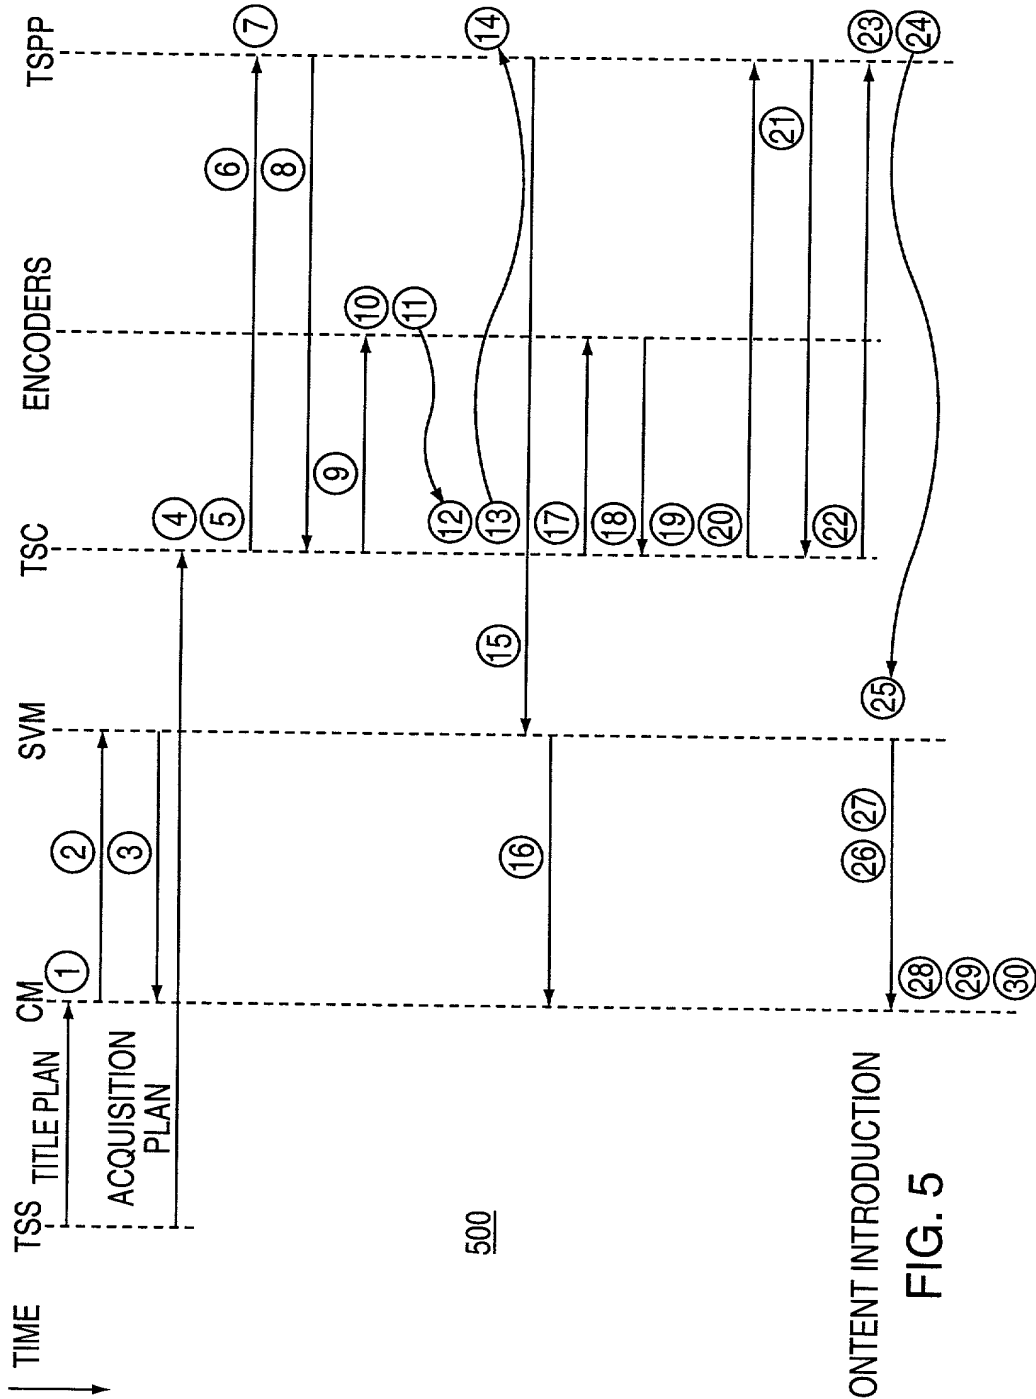

FIG. 1A

1A
1B

FIG. 1

FIG. 1B

FIG. 2

ATTORNEY'S OFFICE

FIG. 3

FIG. 3

TIME SHIFT SCHEDULING

400

REWINDING BROADCAST CONTENT
FIG. 6

PAUSING BROADCAST CONTENT
FIG. 7

INITIATING DIVA TV SERVICE VIA IPG

FIG. 8

INITIATING DIVA CAPTURE TV SERVICE VIA NAVIGATOR

FIG. 9

MANAGING DIVA TV WINDOWS

FIG. 10